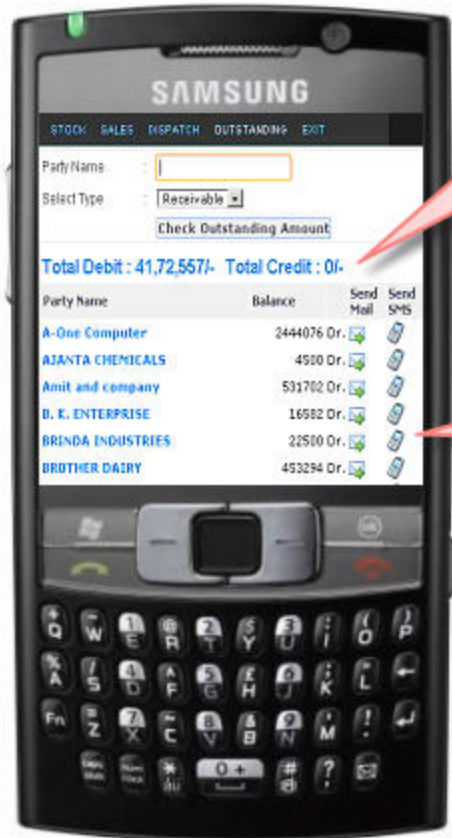

Click here to search Dispatch between two dates. You can also search Party wise dispatch.

SAMSUNG

STOCK SALES DISPATCH CUSTOMERS EXIT

Pending Dispatch

Party Name:
From Date: 01/08/2009
To Date: 05/08/2011
[Check Dispatch](#)

Know your pending dispatch as well as party wise pending dispatch with Product and Amount.

You can directly send SMS or Email to customers from here.

SAMSUNG

STOCK SALES DISPATCH OUTSTANDING EXIT

Party Name :

Select Type :

Total Debit : 0/- Total Credit : 0/-

Party Name	Balance	Send Mail	Send SMS
------------	---------	-----------	----------

Q : How to know outstanding even you are not in Office?

A : Don't worry, just click on this button from your mobile you will know the answer.